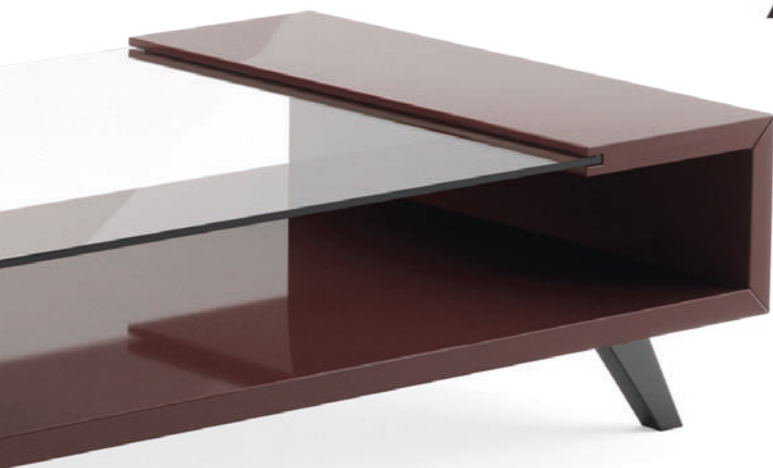

PORTER center table . ML256

With a suspended glass top and a hollow structure, Porter is a modern center table that plays with fills and voids, transparency and opacity to provide a distinctive look to both modern or contemporary living room.

w. 120 cm d. 70 cm h. 32 cm

DORIA center table . TR024

Named after one of the most beautiful city parks in the world, Doria center table presents subtle details that make of it a charming center piece for most interior decors. Upholstered panels in leather with meticulous stitching and wood veneer table top framed in lacquered wood, bring the added value expected of the most demanding interior designs.

w. 110 cm d. 110 cm h. 30 cm