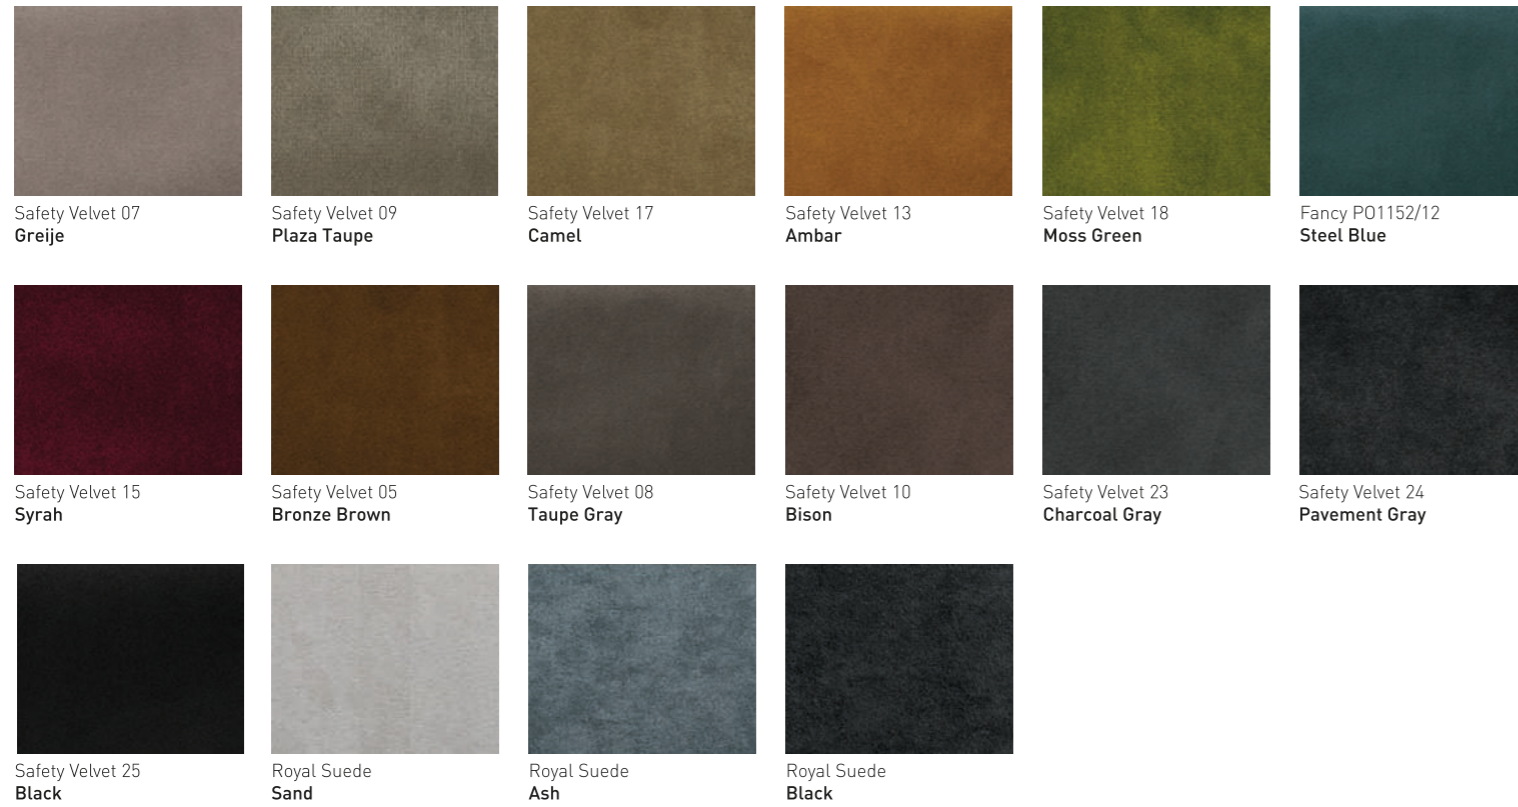

Metallic Lacquers . Matte / Gloss

Wood Veneers / Solid Woods . Matte / Gloss

*gloss finish not available

Marbles

The displayed colors comply with our standards with the best possible precision. However, small variations are unavoidable. Some colors in this catalog are metamerics, that is, they vary with the light source under which they are observed. Finishes present in furniture pieces that are not in the sample catalog should be considered as possible customization options.

Plain Fabrics

Textured Fabrics

Patterns

Leathers

Mirrors

The displayed colors comply with our standards with the best possible precision. However, small variations are unavoidable. Some colors in this catalog are metamerics, that is, they vary with the light source under which they are observed. Finishes present in furniture pieces that are not in the sample catalog should be considered as possible customization options.