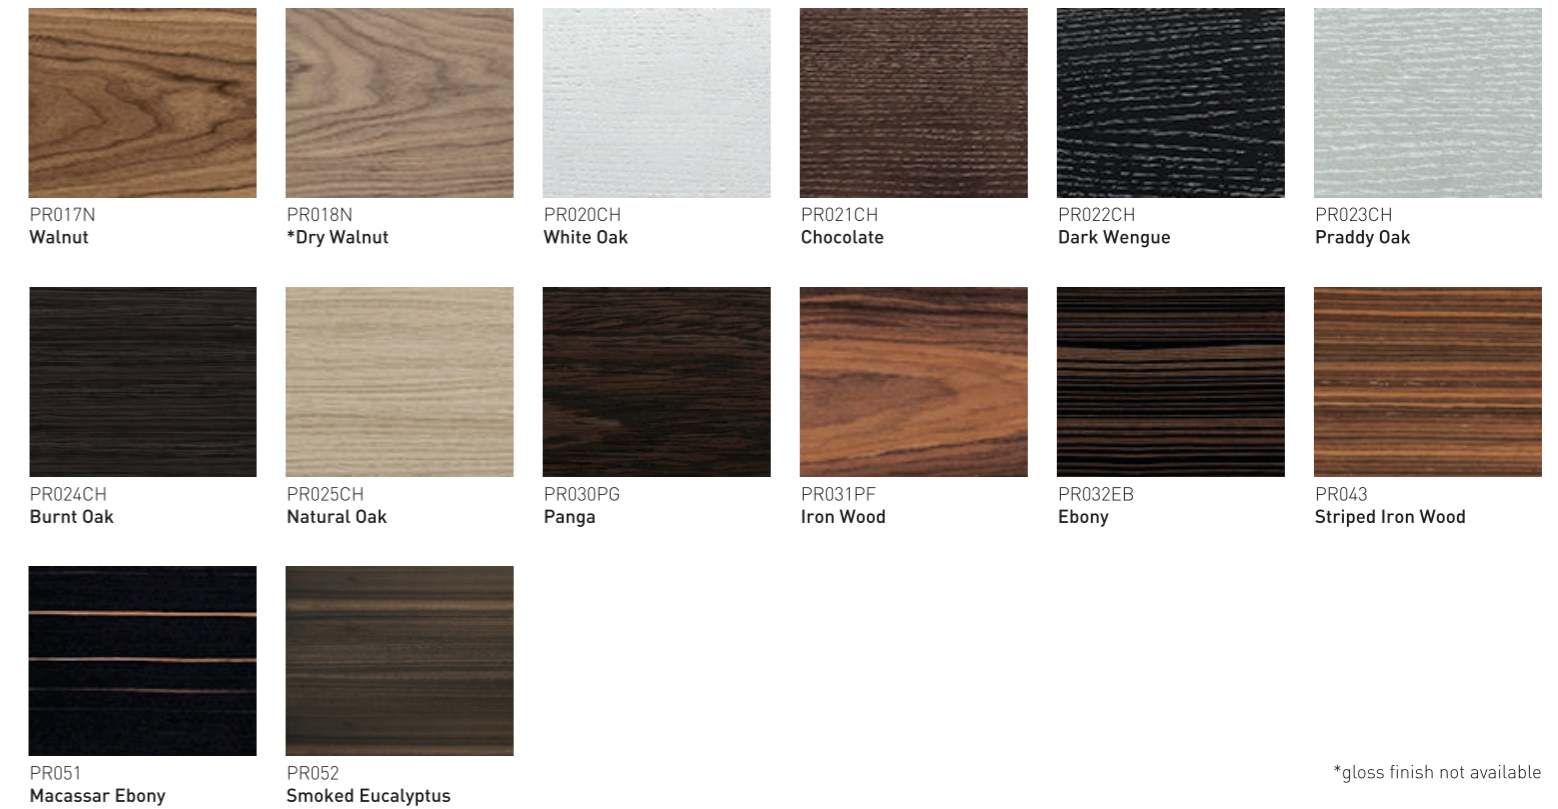

w. 62 cm d. 38 cm h. 148 cm

PR015 ● PR017N ● Clear Mirror ●

PICK WHAT
YOU LIKE
BECAUSE
LIVING WITH
A TREND THAT
IS NOT YOU IS
NEVER A GOOD
CHOICE.

MATERIALS
& FINISHES

Standard Lacquers . Matte / Gloss

Metals . Steel / Stainless Steel

Metallic Lacquers . Matte / Gloss

Wood Veneers / Solid Woods . Matte / Gloss

*gloss finish not available

Marbles

The displayed colors comply with our standards with the best possible precision. However, small variations are unavoidable. Some colors in this catalog are metamerics, that is, they vary with the light source under which they are observed. Finishes present in furniture pieces that are not in the sample catalog should be considered as possible customization options.

Plain Fabrics

Textured Fabrics

Patterns

Leathers

Mirrors

The displayed colors comply with our standards with the best possible precision. However, small variations are unavoidable. Some colors in this catalog are metamerics, that is, they vary with the light source under which they are observed. Finishes present in furniture pieces that are not in the sample catalog should be considered as possible customization options.