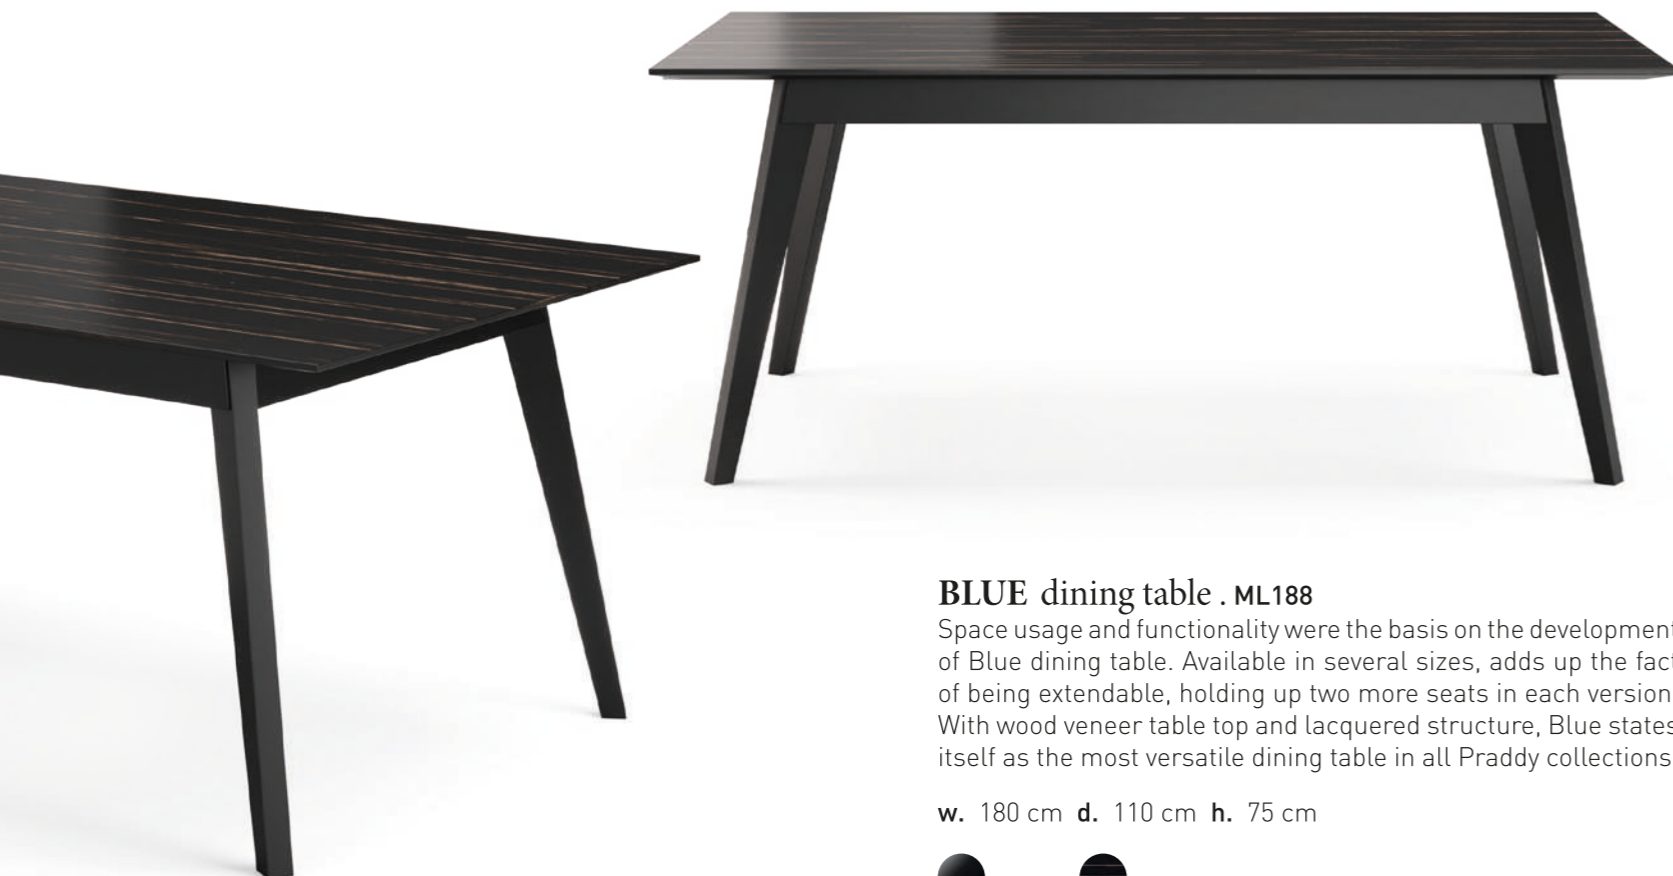

BLUE dining table . ML188

Space usage and functionality were the basis on the development of Blue dining table. Available in several sizes, adds up the fact of being extendable, holding up two more seats in each version, With wood veneer table top and lacquered structure, Blue states itself as the most versatile dining table in all Praddy collections.

w. 180 cm d. 110 cm h. 75 cm