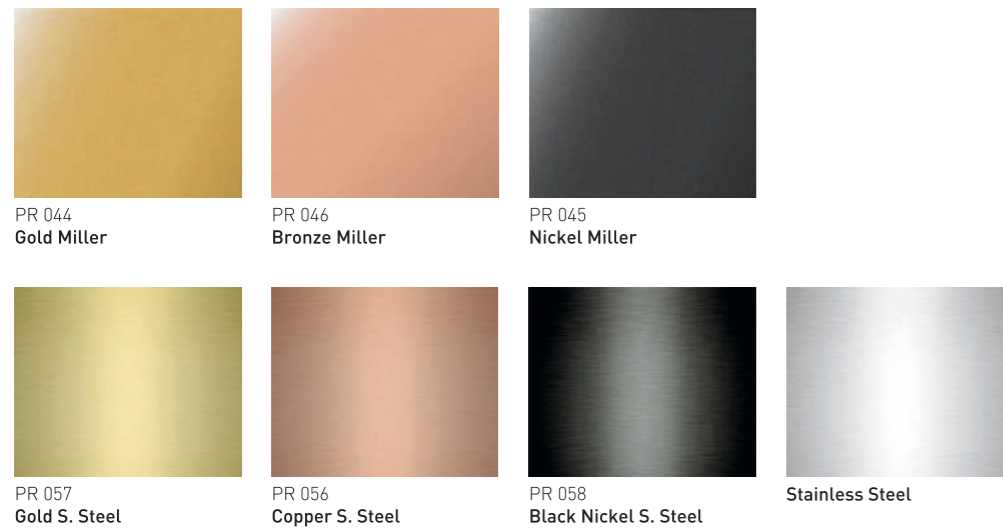

w. 62 cm d. 38 cm h. 148 cm

PR015 ● PR017N ● Clear Mirror ●

PICK WHAT
YOU LIKE
BECAUSE
LIVING WITH
A TREND THAT
IS NOT YOU IS
NEVER A GOOD
CHOICE.

MATERIALS
& FINISHES

Standard Lacquers . Matte / Gloss

Metals . Steel / Stainless Steel

Metallic Lacquers . Matte / Gloss

Wood Veneers / Solid Woods . Matte / Gloss

*gloss finish not available

Marbles

The displayed colors comply with our standards with the best possible precision. However, small variations are unavoidable. Some colors in this catalog are metamerics, that is, they vary with the light source under which they are observed. Finishes present in furniture pieces that are not in the sample catalog should be considered as possible customization options.

Plain Fabrics

Textured Fabrics

Patterns

Leathers

Mirrors

The displayed colors comply with our standards with the best possible precision. However, small variations are unavoidable. Some colors in this catalog are metamerics, that is, they vary with the light source under which they are observed. Finishes present in furniture pieces that are not in the sample catalog should be considered as possible customization options.