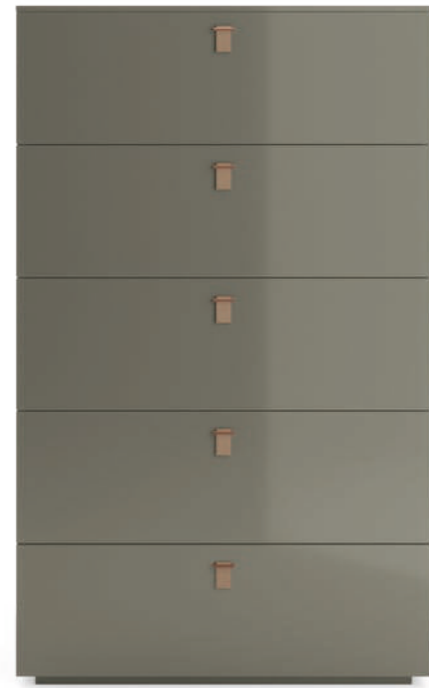

SERENADE high chest . ML076

A distinct high chest with leather pullers is certainly a modern idea to any sophisticated bedroom. Its versatility turns any space into a contemporary and authentic design room.

w. 70 cm d. 50 cm h. 115 cm

PR050 ●