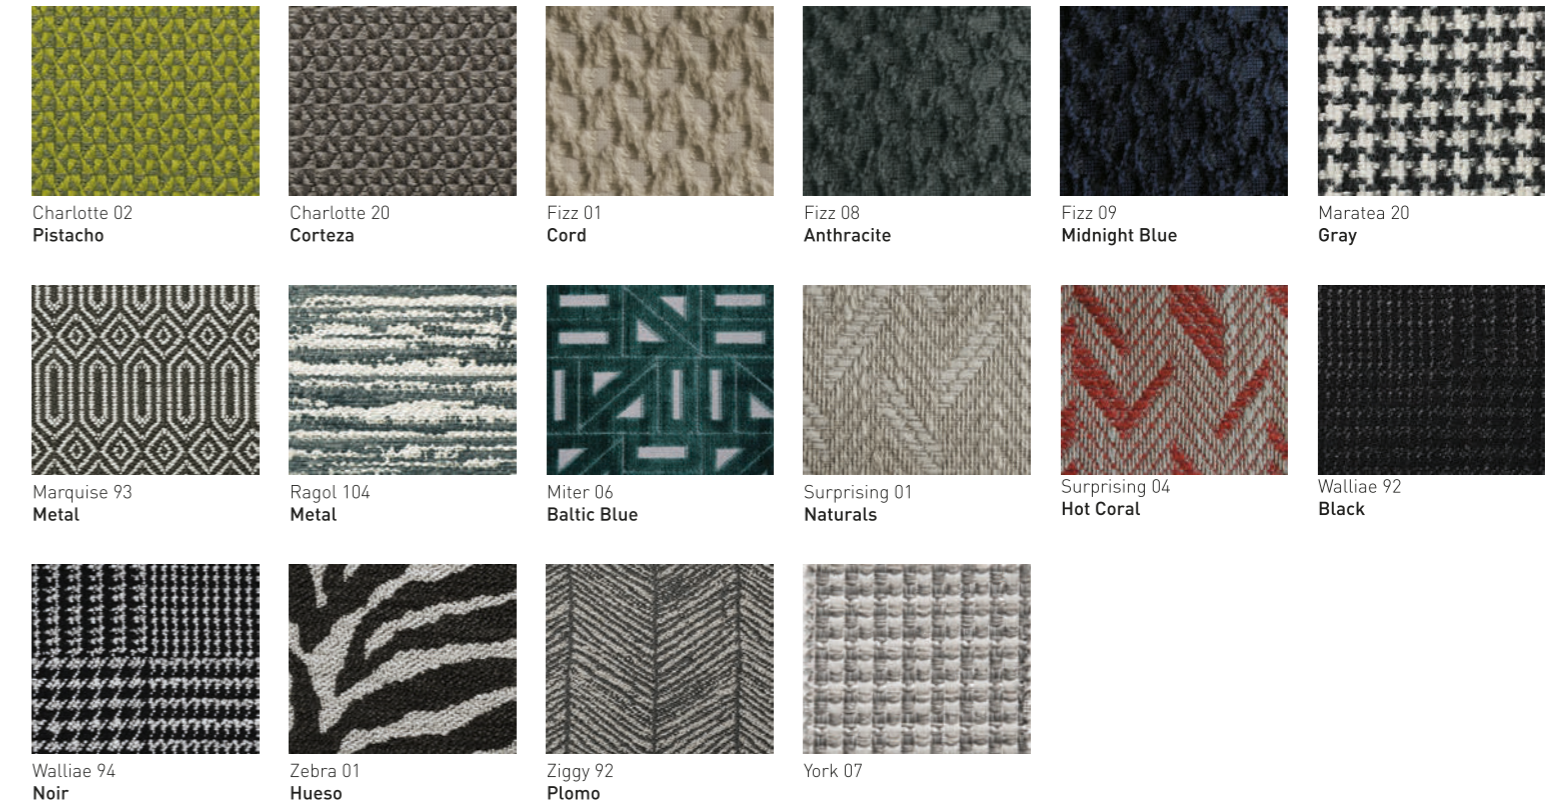

Metallic Lacquers . Matte / Gloss

Wood Veneers / Solid Woods . Matte / Gloss

*gloss finish not available

Marbles

The displayed colors comply with our standards with the best possible precision. However, small variations are unavoidable. Some colors in this catalog are metamerics, that is, they vary with the light source under which they are observed. Finishes present in furniture pieces that are not in the sample catalog should be considered as possible customization options.

Plain Fabrics

Textured Fabrics

Patterns

Leathers

Mirrors

The displayed colors comply with our standards with the best possible precision. However, small variations are unavoidable. Some colors in this catalog are metamerics, that is, they vary with the light source under which they are observed. Finishes present in furniture pieces that are not in the sample catalog should be considered as possible customization options.