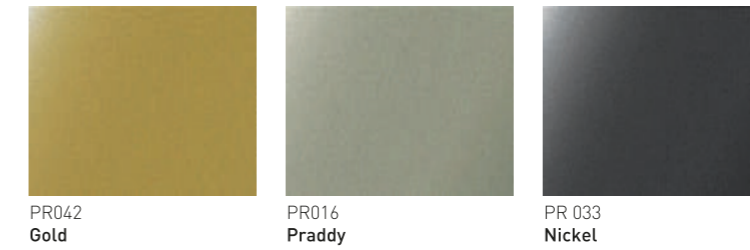

Metallic Lacquers . Matte / Gloss