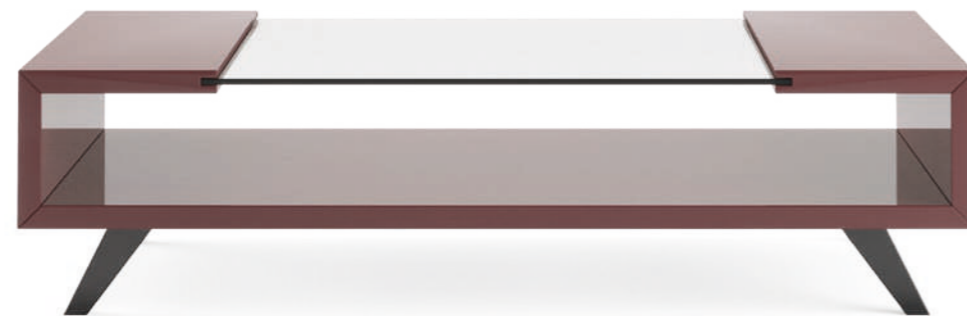

w. 100 cm d. 70 cm h. 30 cm

STAR center table . ML260

A center table in a squared shape that conceals a drawer for extra storage under its solid, imposing look. A modern design of italian styling, to be the center piece of the fitting living room.

w. 110 cm d. 110 cm h. 30 cm

HYDE center table . TR025|TR026

A bold set of center tables where the tops seemingly float above the legs, in a statement of lightness and elegance. Combining the texture of the marble/ wood veneer surface over the shine of glossy lacquer and metal, Hyde surfaces a magical feel that enriches the aura of any living room.

w. 117 cm d. 70 cm h. 32,5 cm
w. 90 cm d. 90 cm h. 28 cm

ARC center table . TR021

Graceful lines and an above average attention to detail characterize the first set to be designed for Metro, setting the standard for the remainder of the collection. A center table that displays two distinct finishes, delimited by a rim that contours the piece and accentuates the rounded edges of the surfaces.

w. 112 cm d. 80 cm h. 36 cm

PORTER center table . ML256

With a suspended glass top and a hollow structure, Porter is a modern center table that plays with fills and voids, transparency and opacity to provide a distinctive look to both modern or contemporary living room.