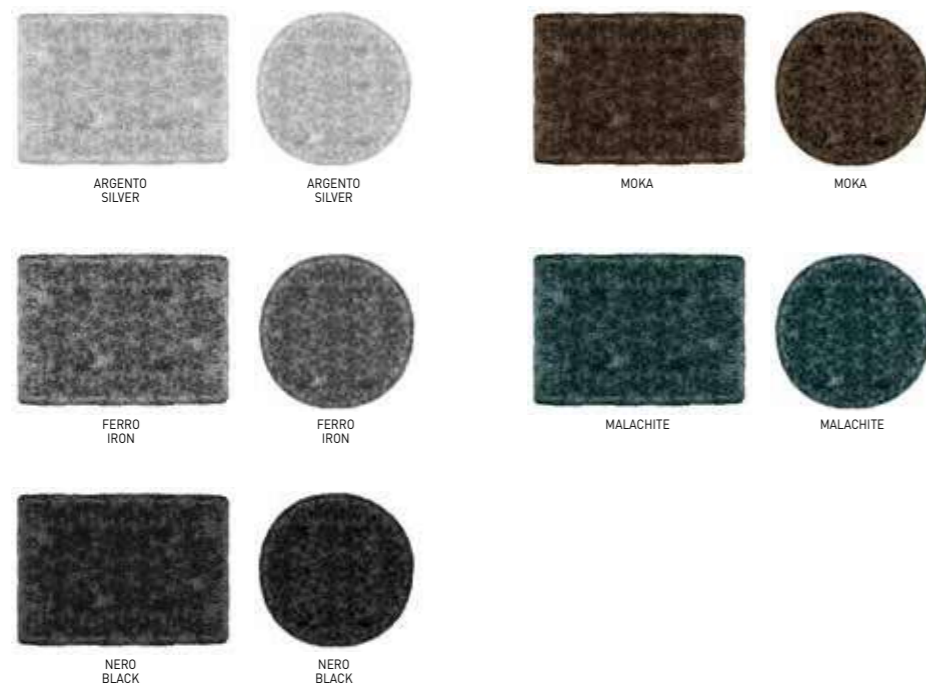

ALPS Minotti Studio design