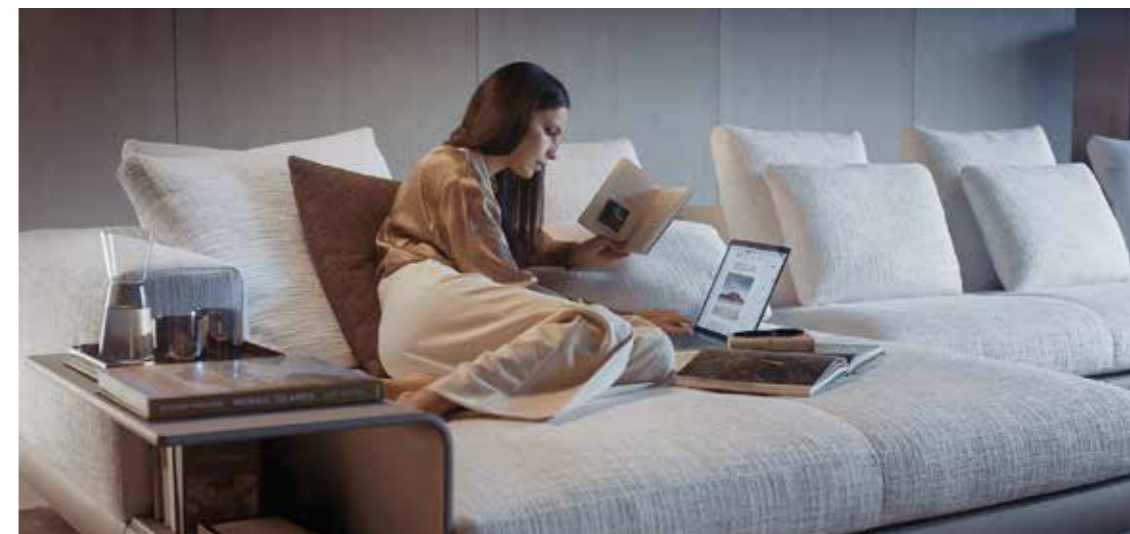

PORTRAITS OF LIVING

Our seating systems are the protagonists of an exciting journey through endless moments of pleasure. Tales of everyday life that focus on the real protagonist of the home, the sofa: our Connery, Daniels, Freeman, Lawrence and West, reveal moments of intimacy and good times savored with friends and family, where people, gestures and emotions offer a stimulating take on a glimpse of daily life. A story with an introspective dimension designed to capture the moods and translate the deep emotions that come to life in the domestic universe.