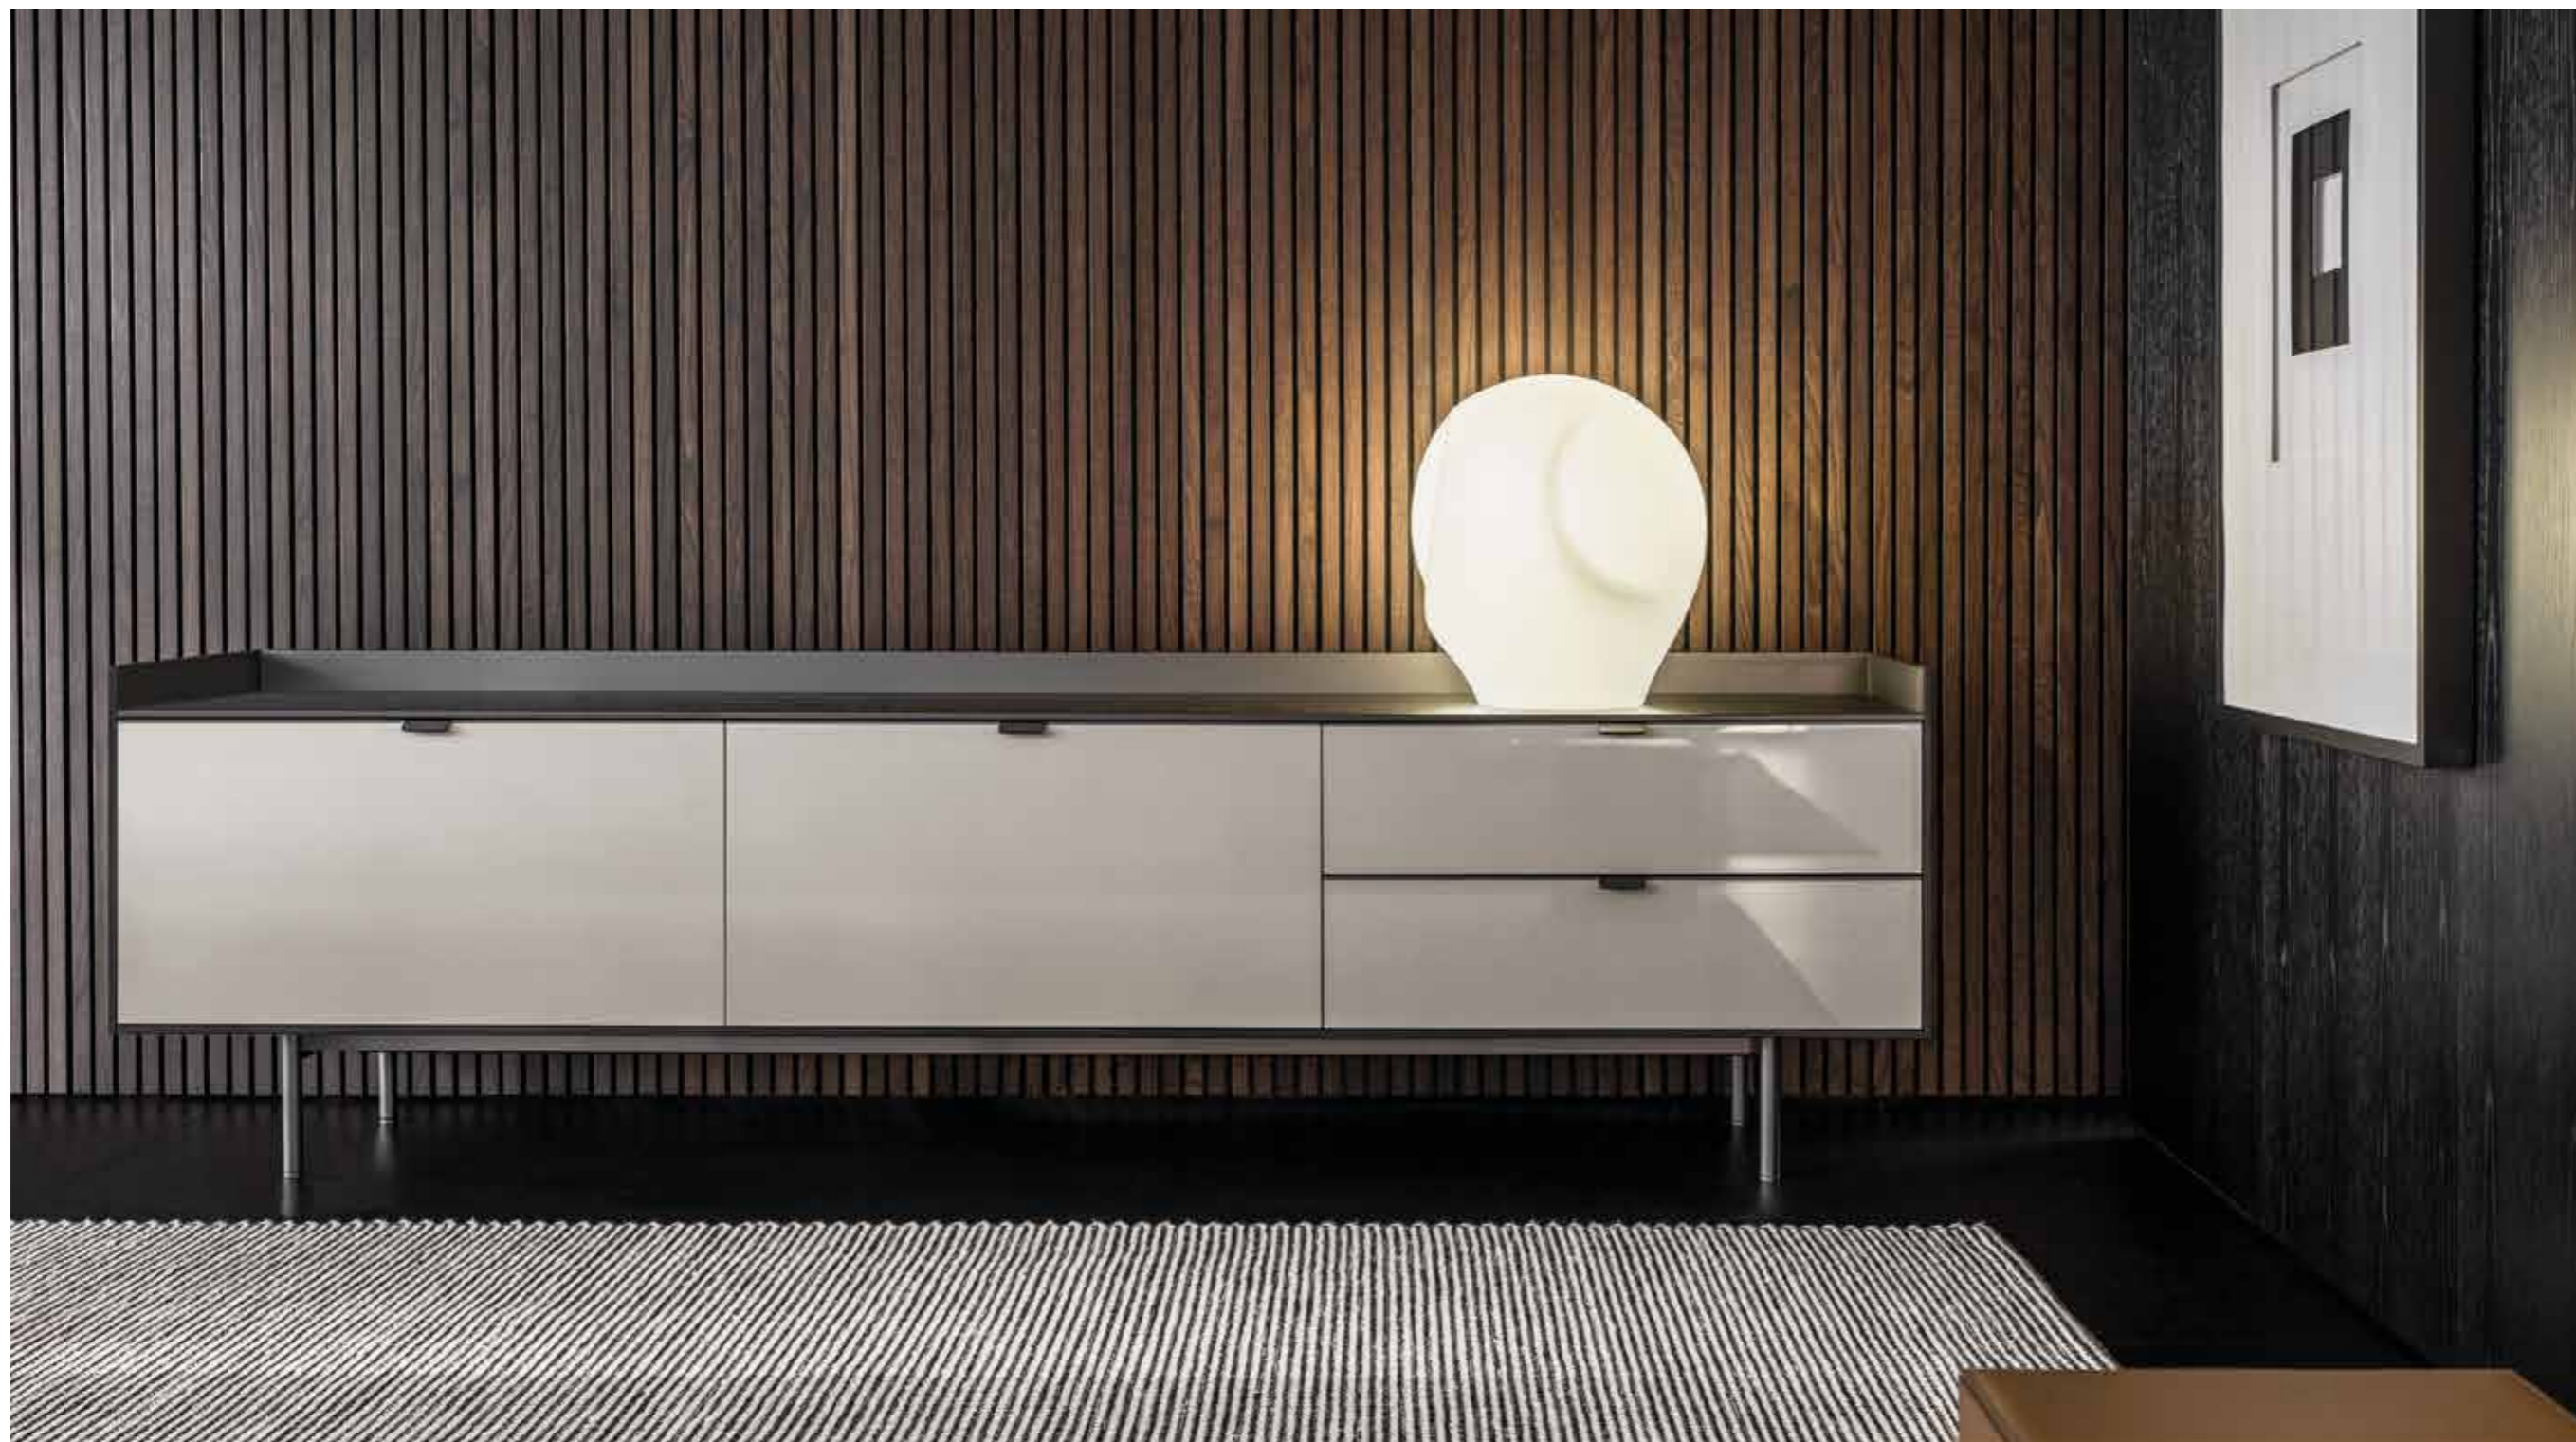

VAN DYCK DINING TABLE - TWOMBLY LITTLE ARMCHAIRS AND CHAIRS

WEDGE "DINING" TABLE - ANGIE "DINING" LITTLE ARMCHAIRS - DARREN DINING HORIZONTAL SIDEBOARD / FLOOR BASE VERSION - WISP RELIEF RUG

WEDGE "DINING" TABLE - ANGIE "DINING" LITTLE ARMCHAIRS - CARSON DINE BUFFET - WISP ROUNDY RUG

WEDGE "DINING" TABLE - LAWSON "DINING" LITTLE ARMCHAIRS AND CHAIRS - CARSON DINE BUFFET - WISP RELIEF RUG

DARREN DINING HORIZONTAL SIDEBOARD / LEGS VERSION - SOLID SADDLE-HIDE SIDE TABLE - OSAKA RUG

DAN DINING TABLE - LANCE LITTLE ARMCHAIRS - LOU LIVING "HIGH" HORIZONTAL SIDEBOARD - DIBBETS RUG