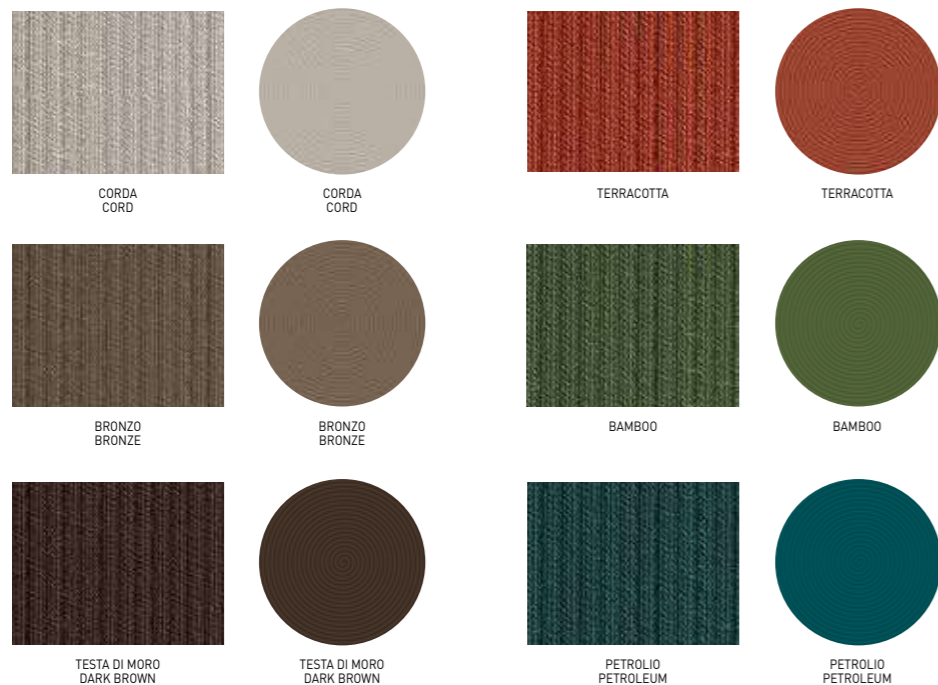

AVERY Minotti Studio design